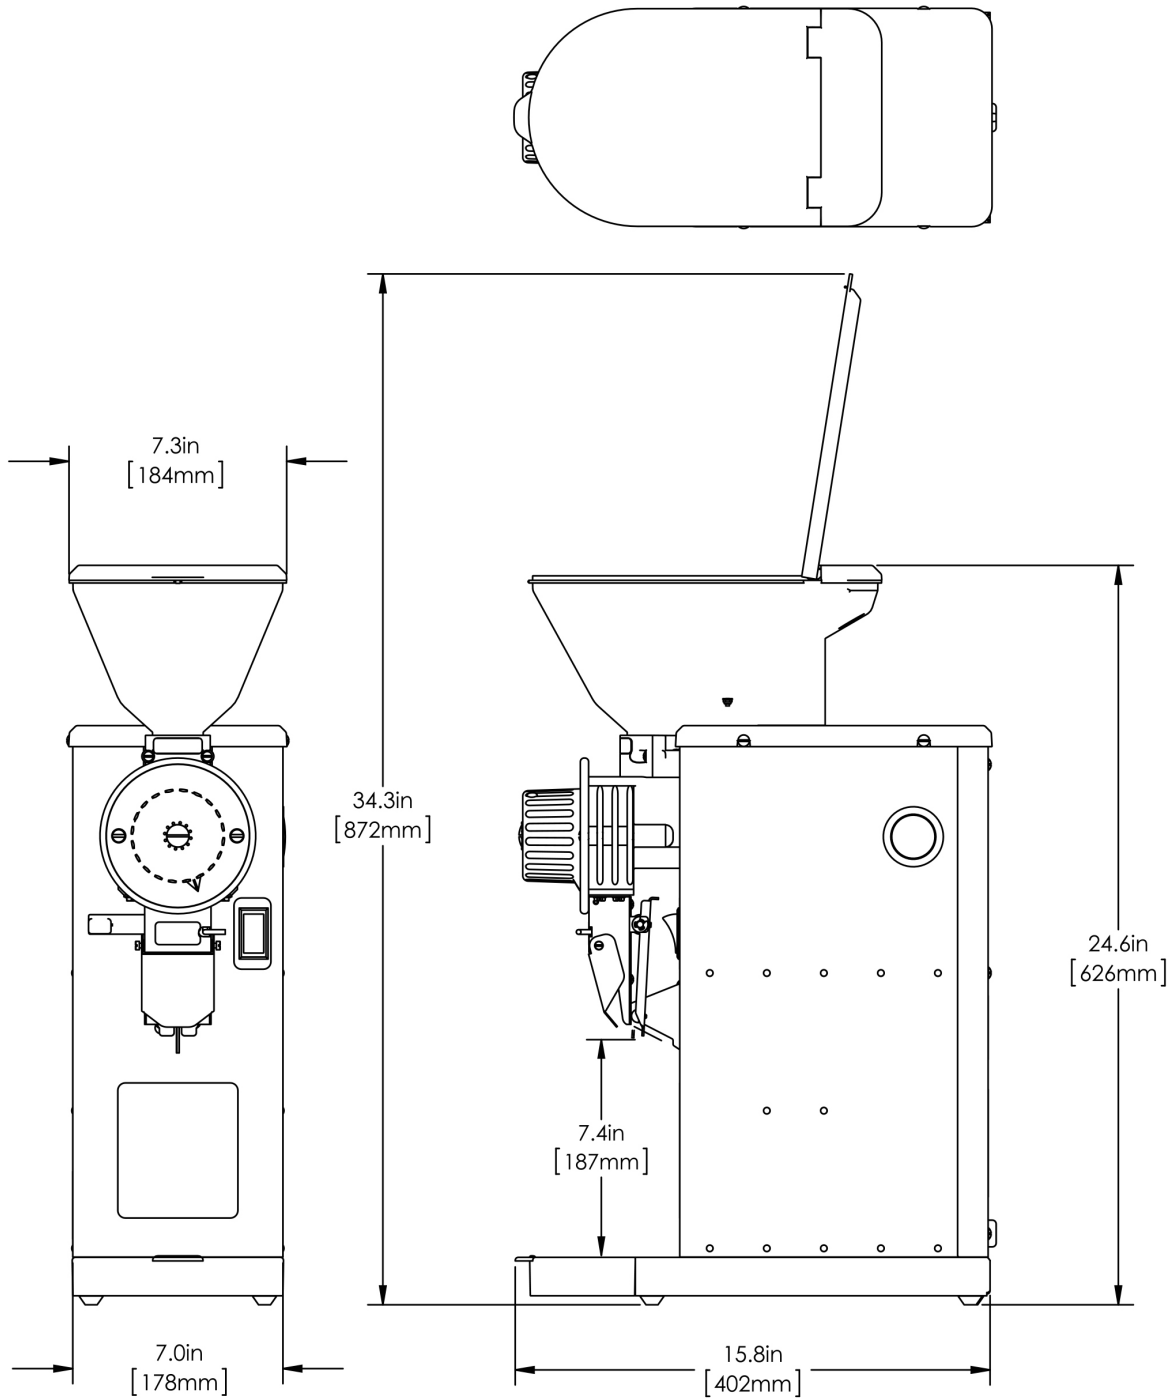

GVH-2, 220-240V 50/60HZ CE Euro TrkiBurr

Height: 24.6" Width: 7.3" Depth: 15.8"
(62.5cm) (18.5cm) (40.1cm)

- New sleek styling with visual .91 kg (2 lb) hopper promotes freshly ground coffee
- Versatile design allows grinding into bags, cans, and cups and other containers to meet a multitude of customer needs
- Base Model 55600.0001 can be purchased separately, as can any of the compatible hoppers (.45kg hopper=p/n 54329.1000; .90kg hopper=p/n 54332.1000; 1.36kg hopper=p/n 54335.1000)
- Fast grinding – .91 kg (two pounds) in about 60 seconds – maximizes speed of service
- 340° dial resolution for precise tuning of grind particle size
- Ergonomic clamp holds smaller size bags and containers in place for hands-free operation
- Easy to use cleaning lever ensures complete removal of all ground coffee from the grind chamber
- Precision Rockwell 65C hard burrs provide consistency, grind after grind
- Bag switch prevents grinding before bag/container is in place
- Industry leading grinding burr warranty
- Turkish Burrs for finer grind particle size

Agency:

Specifications

Product #: 55600.0201

Finish: Stainless

Hoppers: One

Hopper Capacity: 2.00 lbs (0.907 kgs)

Electrical & Capacity

Volts*	Amps	Watts	Cord Attached	Plug Type	8oz cups/hr 236ml cups/hr	Input H ₂ O Temp.	Phase	# Wires plus Ground	Hertz
220-240	6.5-7.8	990-1080	Yes	EURO 16A	-	60°F (15.5°C)	1	2	50-60

Last Updated:
09/30/2022

	Unit			Shipping				
	Height	Width	Depth	Height	Width	Depth	Weight	Volume
English	24.6 in.	7.3 in.	15.8 in.	31.4 in.	11.2 in.	20.1 in.	52.140 lbs	4.076 ft ³
Metric	62.5 cm	18.5 cm	40.1 cm	79.7 cm	28.4 cm	51.0 cm	23.651 kgs	0.115 m ³