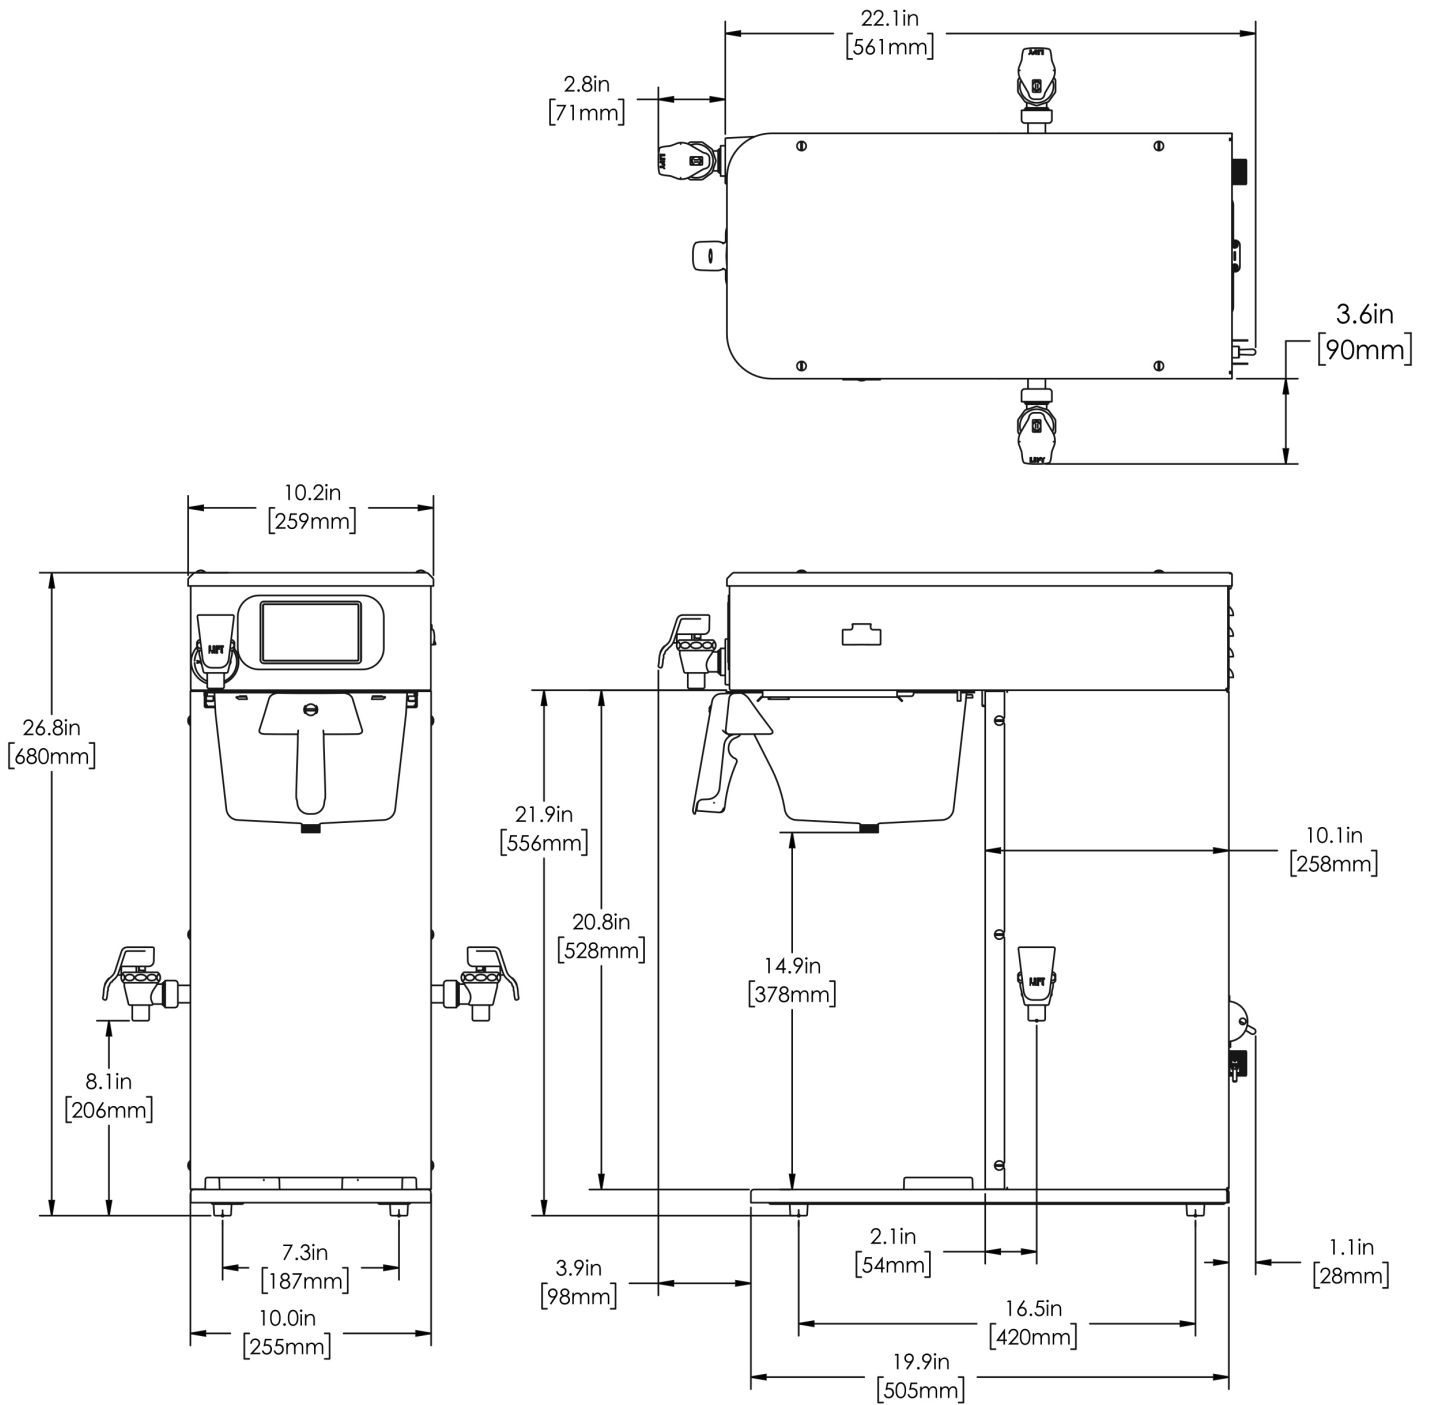

Server(s) sold separately

Agency:

Specifications

Product #: 53300.0500

Faucet: Variable

Water Access: Plumbed

Sprayhead: Silicone-17Holes

Finish: Stainless

Last Updated:
10/18/2022

	Unit			Shipping				
	Height	Width	Depth	Height	Width	Depth	Weight	Volume
English	26.8 in.	10.2 in.	22.1 in.	34.9 in.	13.3 in.	27.4 in.	53.710 lbs	7.321 ft ³
Metric	68.1 cm	25.9 cm	56.1 cm	88.6 cm	33.7 cm	69.5 cm	24.363 kgs	0.207 m ³