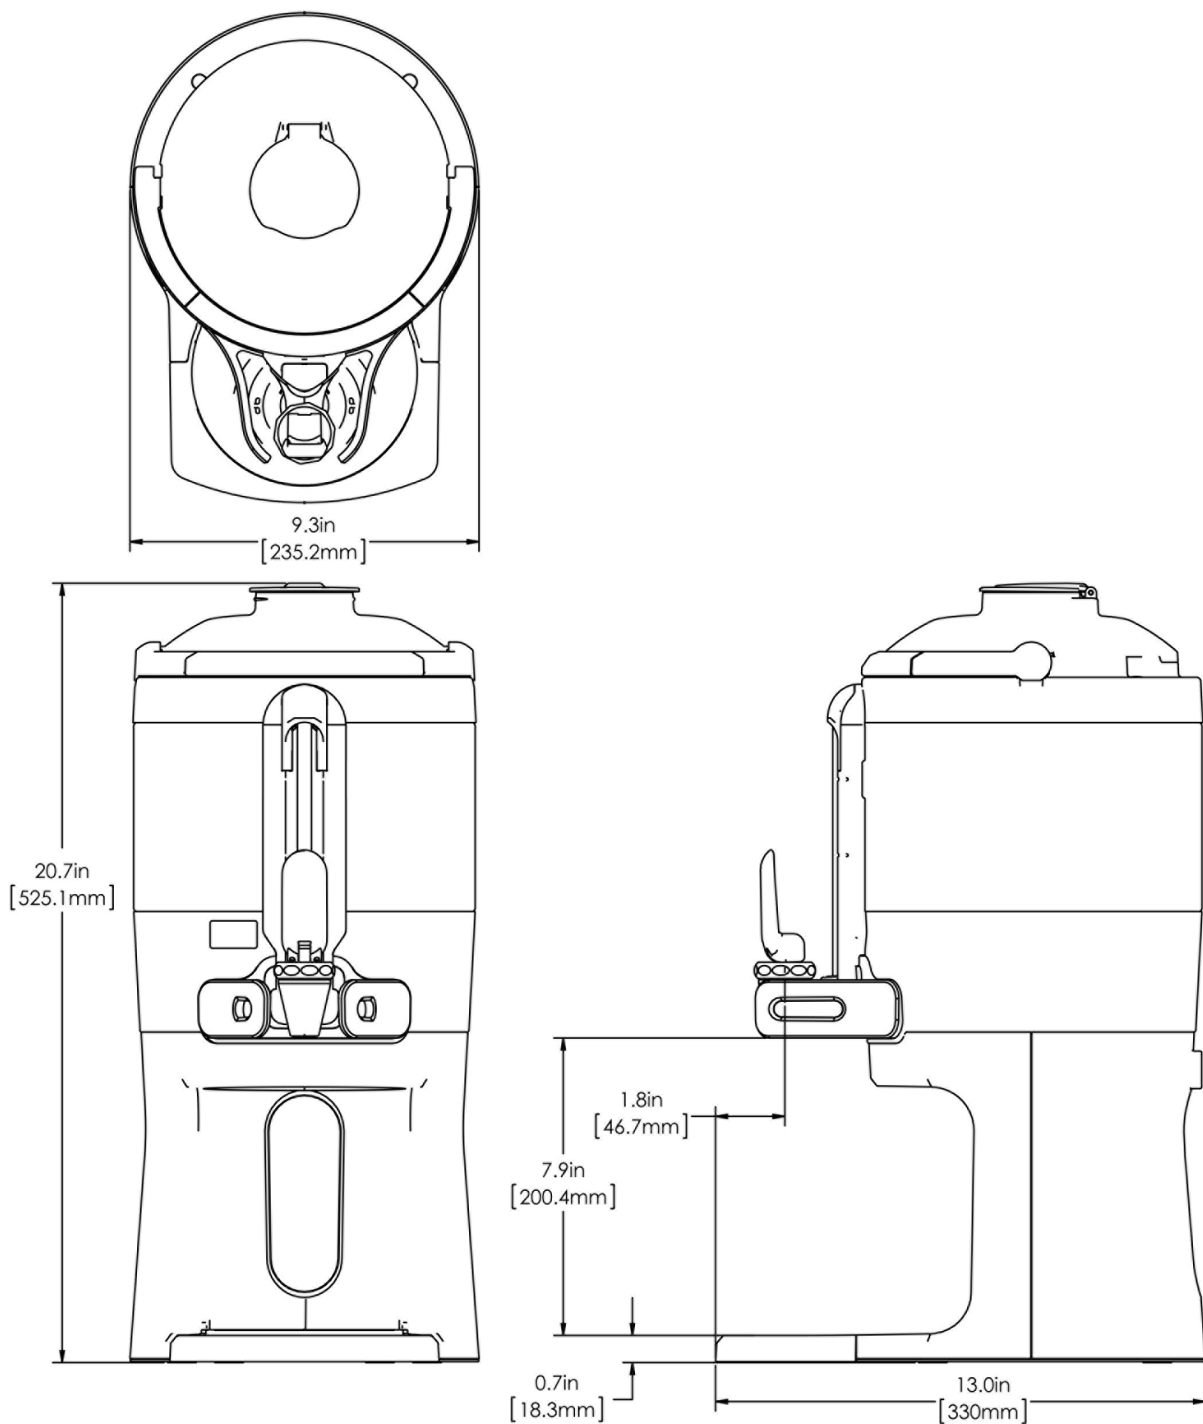

# 1Gal(3.8L) TF Srvr w/Base, MSG GEN3

Height: 20.7" Width: 9.3" Depth: 13.0"  
(52.6cm) (23.6cm) (33.0cm)

- Vacuum insulated to keep coffee hot for hours
- Brew-through design with flip lid cover
- Soft-grip bail handle for easy transportation
- Self-locking stand allows for multiple brewing and serving options
- Large cup clearance allows for dispensing into cups, decanters and thermal carafes
- Integrated sight gauge assembly allows for easy cleaning
- Sturdy aluminum faucet guard keeps faucet area clean and protected
- Drip tray is easily removed for cleaning or to provide extra clearance for dispensing into pitchers
- Fast flow faucet
- Ideal for use with Twin or Single Infusion Series Brewers

**Last Updated:**  
11/10/2022

	Unit			Shipping				
	Height	Width	Depth	Height	Width	Depth	Weight	Volume
English	20.7 in.	9.3 in.	13.0 in.	15.3 in.	11.9 in.	25.2 in.	13.950 lbs	2.654 ft <sup>3</sup>
Metric	52.6 cm	23.6 cm	33.0 cm	38.7 cm	30.3 cm	64.0 cm	6.328 kgs	0.075 m <sup>3</sup>