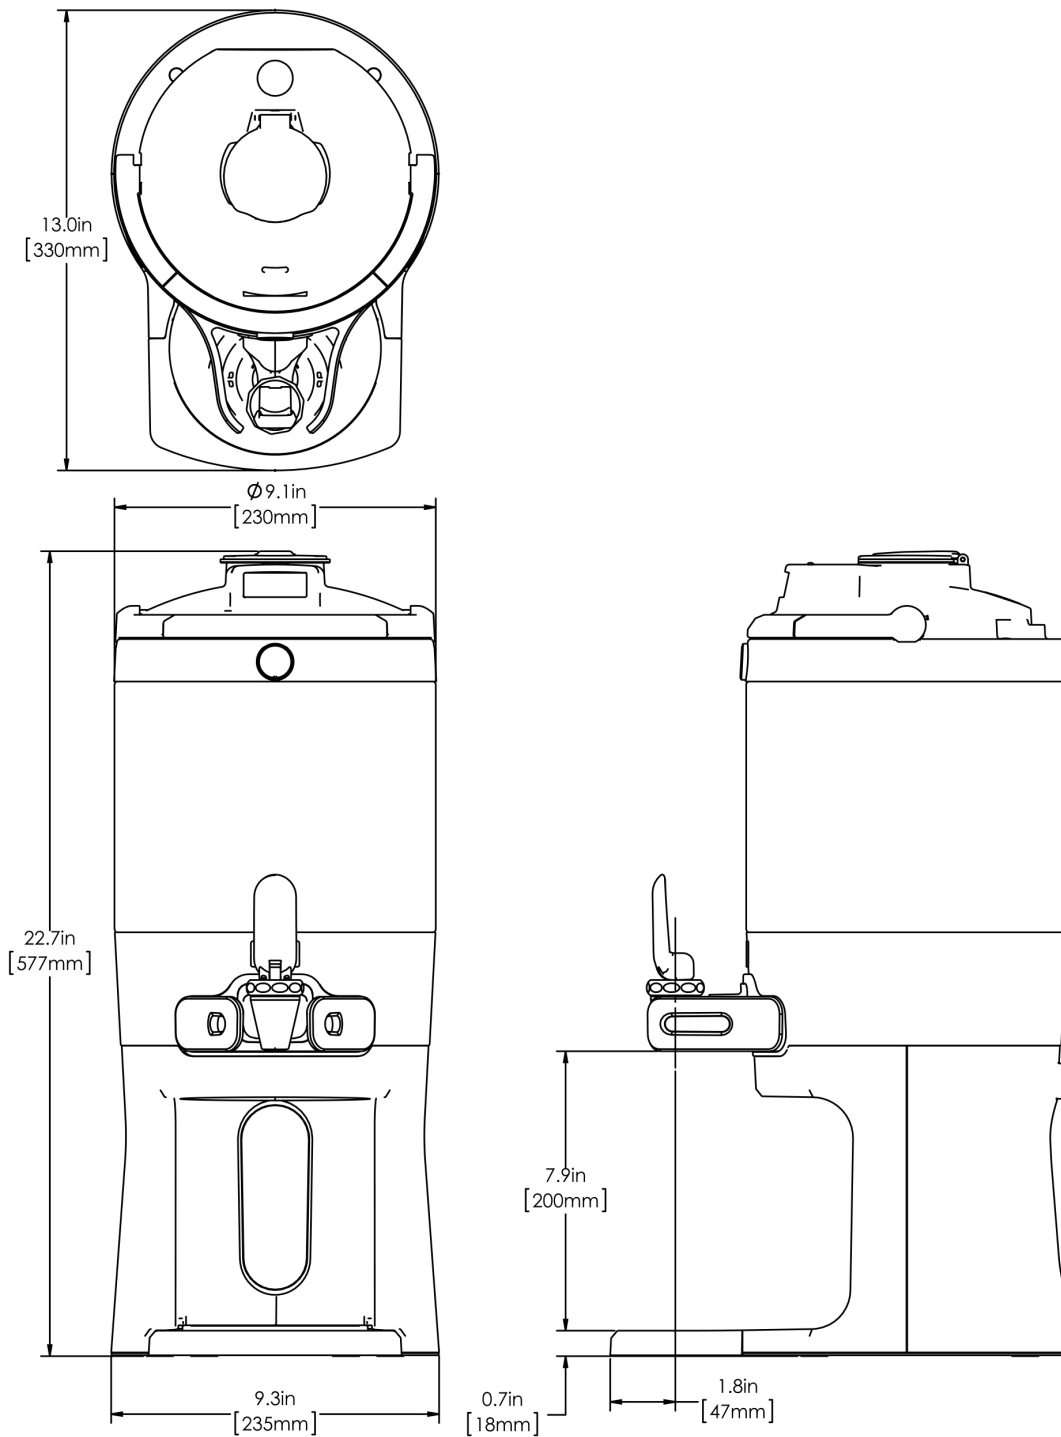

1.5Gal(5.7L) TF Srvr w/Base, DSG GEN3

Height: 22.7" Width: 9.3" Depth: 13.0"
(57.7cm) (23.6cm) (33.0cm)

- Digital sight gauge operates on four easily replaceable AAA batteries with an average 1-year lifespan: display shows low battery symbol when replacement is needed
- Unique lid design allows the display to be forward or rear facing
- Volume indicator displays how much coffee is left inside the server
- Four-hour digital count-up timer
- Vacuum insulated to keep coffee hot for hours
- Brew-through design with flip lid cover
- Soft-grip bail handle for easy transportation
- Self-locking stand allows for multiple brewing and serving options
- Large cup clearance allows for dispensing into cups, decanters and thermal carafes
- Sturdy aluminum faucet guard keeps faucet area clean and protected
- Drip tray is easily removed for cleaning or to provide extra clearance for dispensing into pitchers
- Fast flow faucet
- Ideal for use with Twin or Single Infusion Series Brewers

Agency:

Specifications

Product #: 42750.0200

Lid Color: Black

Handle: Bail Handle

Liner: Stainless Steel

Dispense: Lever Action

Additional Features

Holding Capacity

English	Metric
192 oz.	5.7 L

 **WARNING:**

BUNN® reserves the right to change specifications and product design without notice. Such revisions do not entitle the buyer to corresponding changes, improvements, additions or replacements for previously purchased equipment. For most current specifications and other info visit bunn.com.

Last Updated:
09/29/2022

	Unit			Shipping				
	Height	Width	Depth	Height	Width	Depth	Weight	Volume
English	22.7 in.	9.3 in.	13.0 in.	15.3 in.	11.9 in.	25.2 in.	14.600 lbs	2.654 ft ³
Metric	57.7 cm	23.6 cm	33.0 cm	38.7 cm	30.3 cm	64.0 cm	6.623 kgs	0.075 m ³