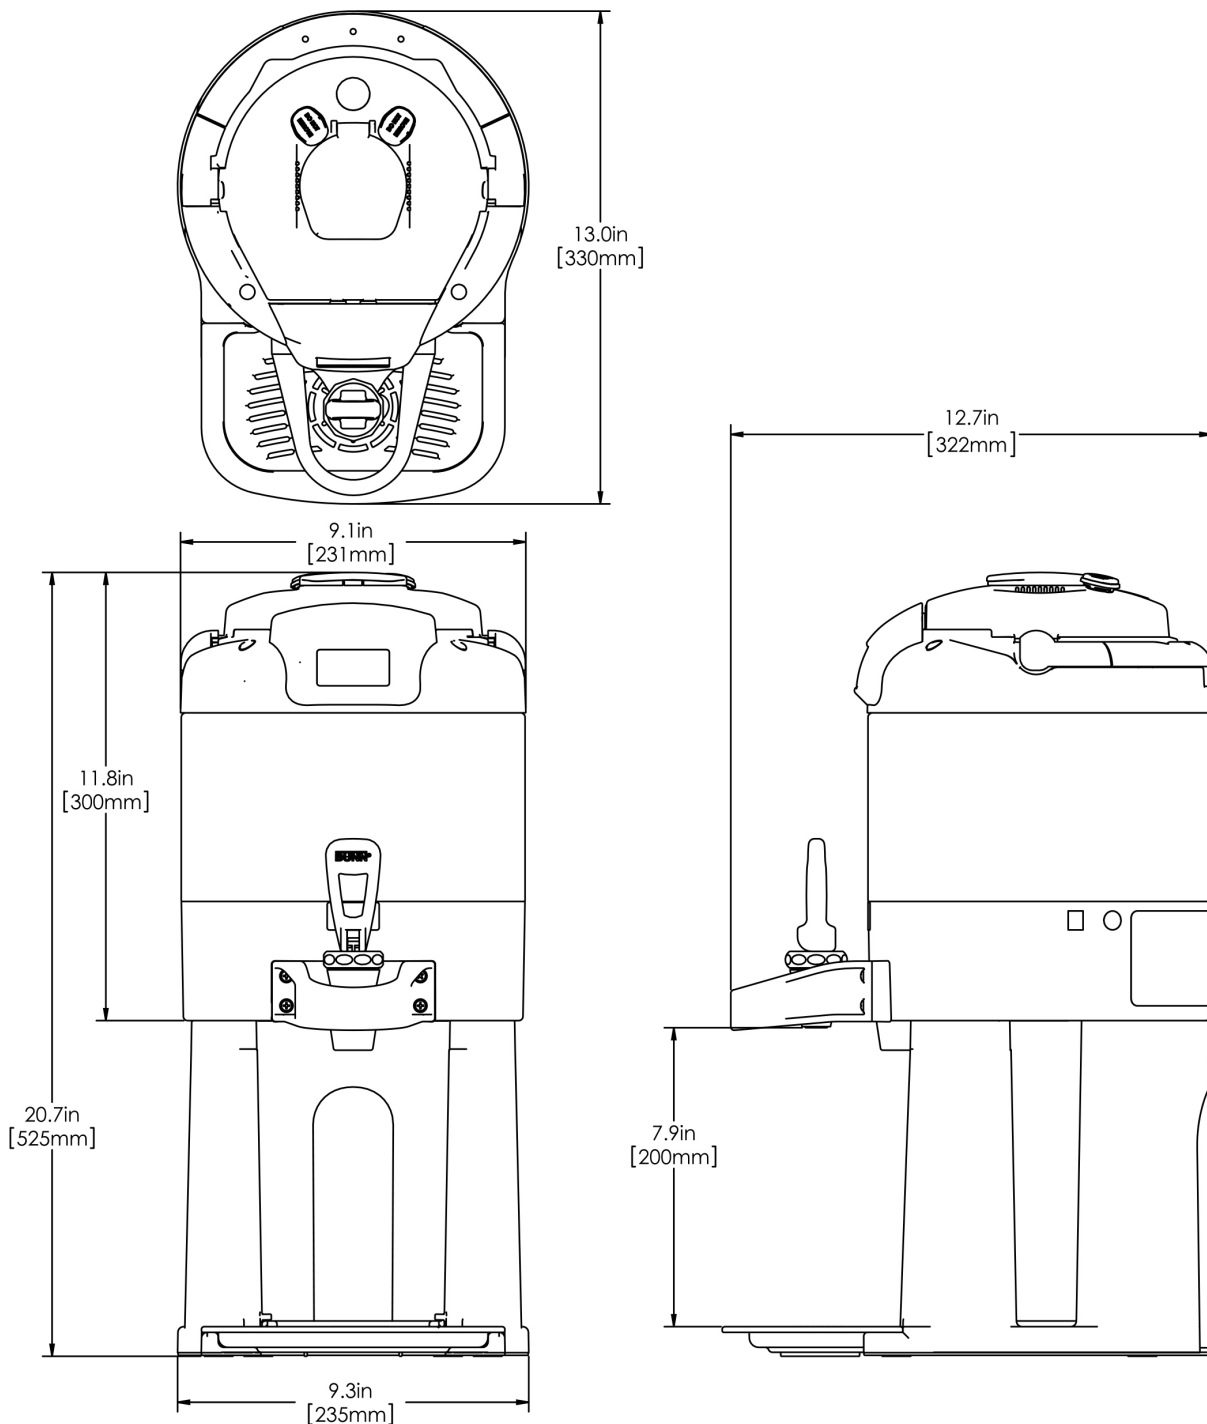

1Gal(3.8L) TF Srvr w/Base DSG GEN3

Height: 20.7" Width: 9.3" Depth: 13.0"
(52.6cm) (23.6cm) (33.0cm)

- Digital sight gauge operates on four easily replaceable AAA batteries with an average 1-year lifespan: display shows low battery symbol when replacement is needed
- Unique lid design allows the display to be forward or rear facing
- Volume indicator displays how much coffee is left inside the server
- Four-hour digital count-up timer
- Vacuum insulated to keep coffee hot for hours
- Brew-through design with flip lid cover
- Soft-grip bail handle for easy transportation
- Self-locking stand allows for multiple brewing and serving options
- Large cup clearance allows for dispensing into cups, decanters and thermal carafes
- Sturdy aluminum faucet guard keeps faucet area clean and protected
- Drip tray is easily removed for cleaning or to provide extra clearance for dispensing into pitchers
- Fast flow faucet
- Ideal for use with Twin or Single Infusion Series Brewers

Last Updated:
10/27/2022

	Unit			Shipping				
	Height	Width	Depth	Height	Width	Depth	Weight	Volume
English	20.7 in.	9.3 in.	13.0 in.	16.6 in.	11.9 in.	15.3 in.	14.300 lbs	1.752 ft ³
Metric	52.6 cm	23.6 cm	33.0 cm	42.2 cm	30.3 cm	38.7 cm	6.486 kgs	0.050 m ³