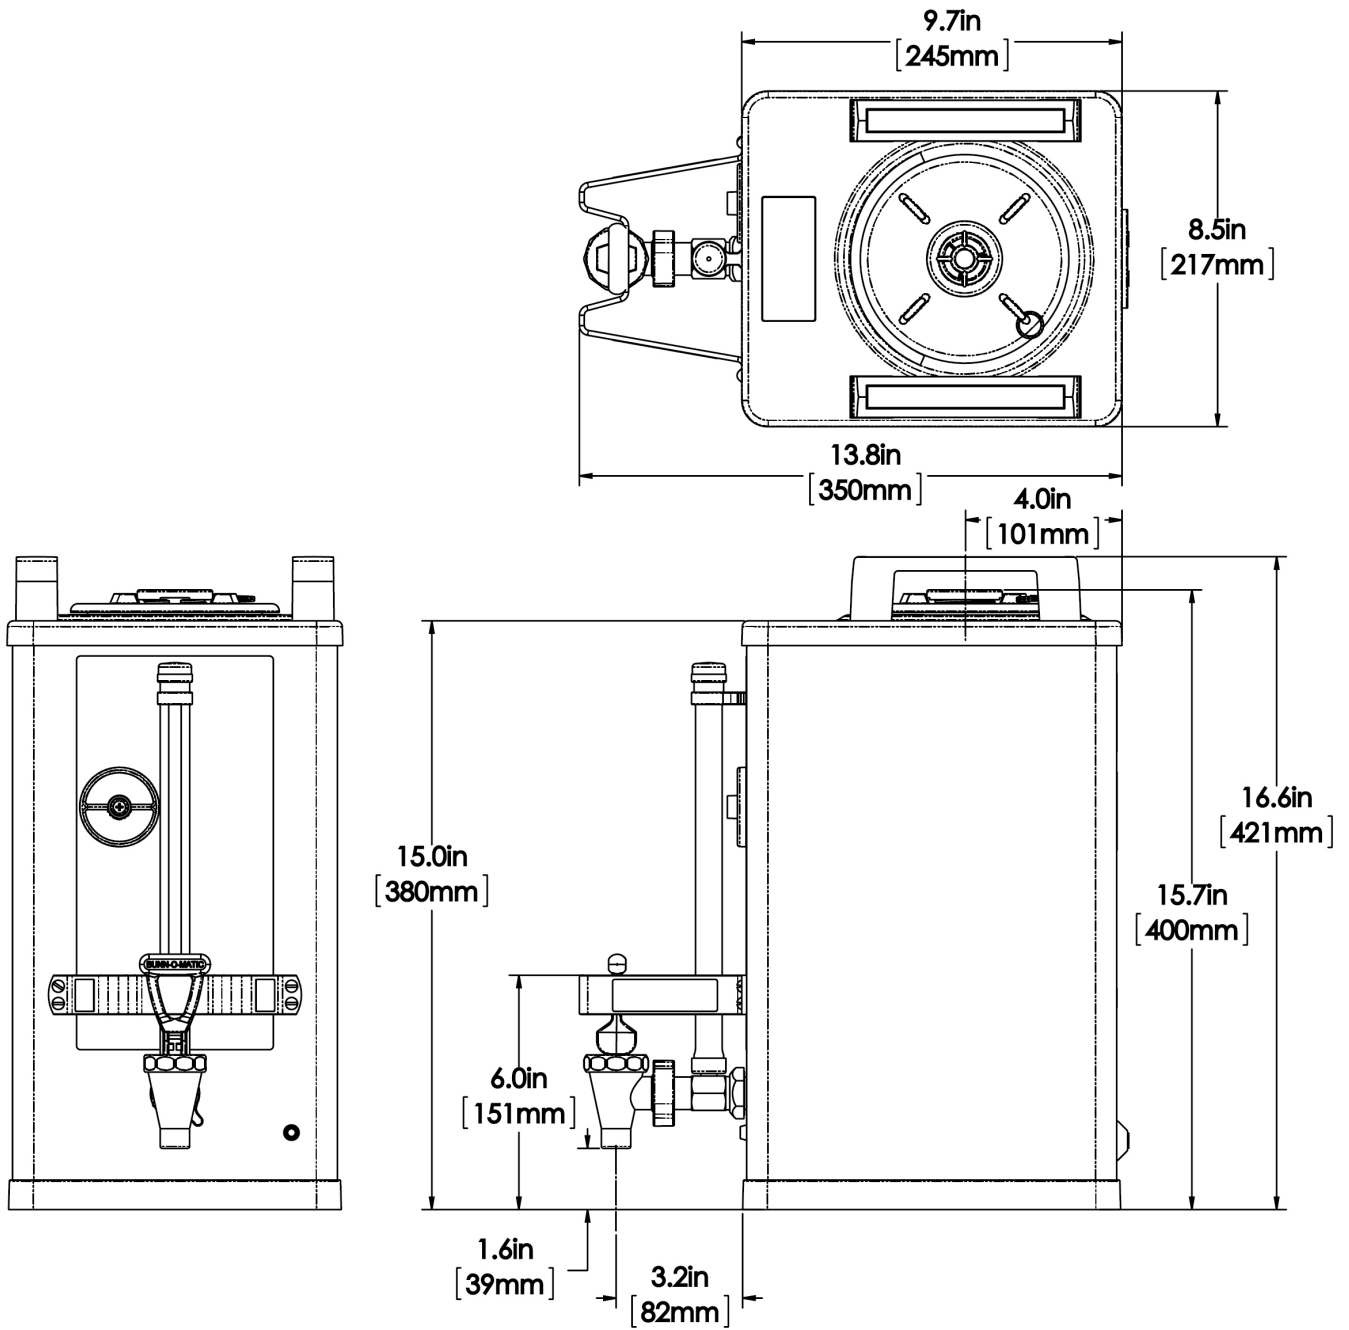

1.5Gal(5.7L) SH Srvr SST ADJ Timer

Height: 16.6" Width: 8.5" Depth: 13.8"
(42.2cm) (21.6cm) (35.1cm)

- LED power indicator shows server is operational
- Safety-Fresh® patented brew-through lid with vapor seal and spill prevention
- Soft Heat® servers supply controlled heat to coffee to maintain flavor and temperature

Agency:

KSA

Specifications

Product #: 27850.0009

Finish: Stainless

Additional Features

Adj Freshness Alert Light

Holding Capacity

Last Updated:
09/29/2022

| | Unit | | | Shipping | | | | |
|---------|----------|---------|----------|----------|----------|----------|------------|-----------------------|
| | Height | Width | Depth | Height | Width | Depth | Weight | Volume |
| English | 16.6 in. | 8.5 in. | 13.8 in. | 20.1 in. | 11.3 in. | 17.5 in. | 16.850 lbs | 2.293 ft ³ |
| Metric | 42.2 cm | 21.6 cm | 35.1 cm | 51.1 cm | 28.6 cm | 44.5 cm | 7.643 kgs | 0.065 m ³ |