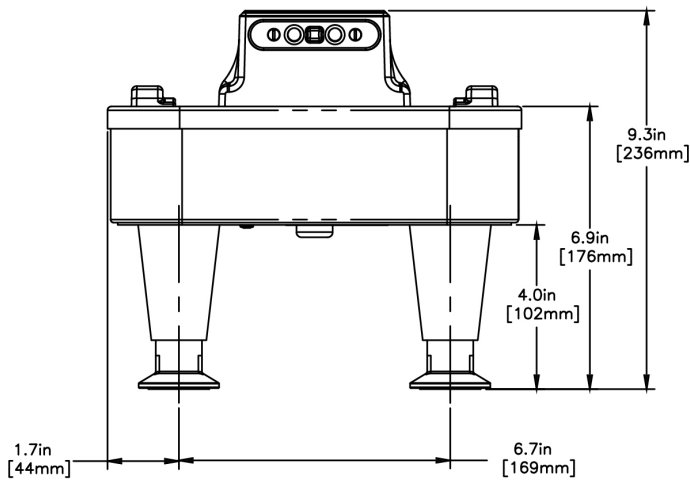

Agency:

Specifications

Product #: 27825.0300

Finish: Stainless

Legs: 4" Stainless Steel Legs

Additional Features

Electrical & Capacity

Volts*	Amps	Watts	Cord Attached	Plug Type	8oz cups/hr 236ml cups/hr	Input H ² O Temp.	Phase	# Wires plus Ground	Hertz
220-240	0.45-0.49	70-80	Yes	EURO 16A	-	60°F (15.5°C)	1	2	50-60

Last Updated:
12/27/2019

	Unit			Shipping				
	Height	Width	Depth	Height	Width	Depth	Weight	Volume
English	9.3 in.	10.2	11.8 in.	11.4 in.	13.0	14.0 in.	17.000 lbs	1.198 ft ³
Metric	23.6 cm	25.9	30.0 cm	28.9 cm	33.0	35.6 cm	7.711 kgs	0.034 m ³