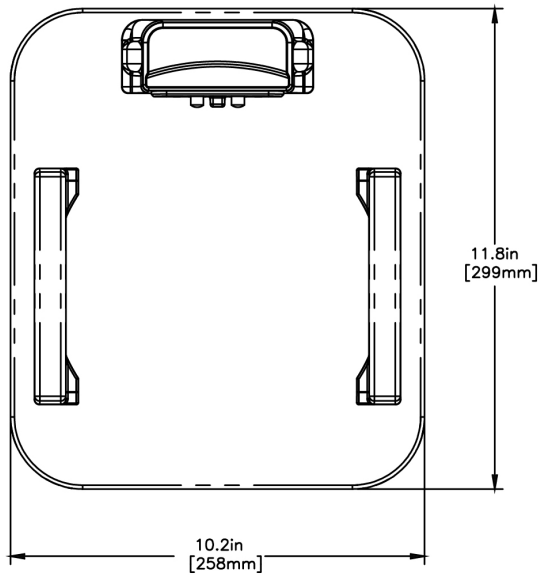

Agency:

Specifications

Product #: 27825.0300

Finish: Stainless

Legs: 4" Stainless Steel Legs

Additional Features

Electrical & Capacity

Volts*	Amps	Watts	Cord Attached	Plug Type	8oz cups/hr 236ml cups/hr	Input H ² O Temp.	Phase	# Wires plus Ground	Hertz
220-240	0.45-0.49	70-80	Yes	EURO 16A	-	60°F (15.5°C)	1	2	50-60

Last Updated:
12/27/2019

	Unit			Shipping				
	Height	Width	Depth	Height	Width	Depth	Weight	Volume
English	9.3 in.	10.2	11.8 in.	11.4 in.	13.0	14.0 in.	17.000 lbs	1.198 ft ³
Metric	23.6 cm	25.9	30.0 cm	28.9 cm	33.0	35.6 cm	7.711 kgs	0.034 m ³