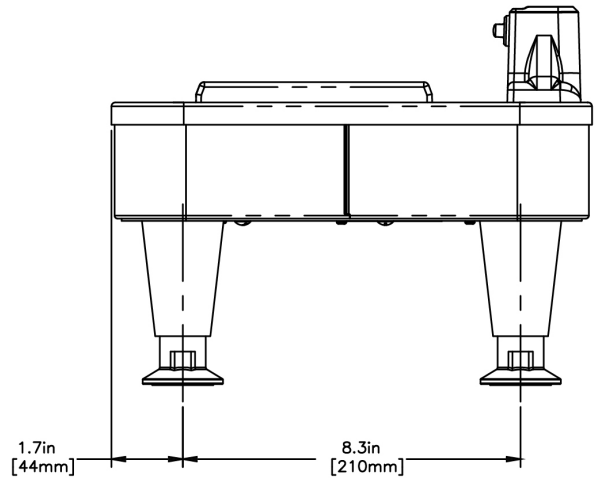

Agency:

Specifications

Product #: 27825.0300

Finish: Stainless

Legs: 4" Stainless Steel Legs

Additional Features

Electrical & Capacity

Volts*	Amps	Watts	Cord Attached	Plug Type	8oz cups/hr 236ml cups/hr	Input H ² O Temp.	Phase	# Wires plus Ground	Hertz
220-240	0.45-0.49	70-80	Yes	EURO 16A	-	60°F (15.5°C)	1	2	50-60

Last Updated:
12/27/2019

	Unit			Shipping				
	Height	Width	Depth	Height	Width	Depth	Weight	Volume
English	9.3 in.	10.2	11.8 in.	11.4 in.	13.0	14.0 in.	17.000 lbs	1.198 ft ³
Metric	23.6 cm	25.9	30.0 cm	28.9 cm	33.0	35.6 cm	7.711 kgs	0.034 m ³